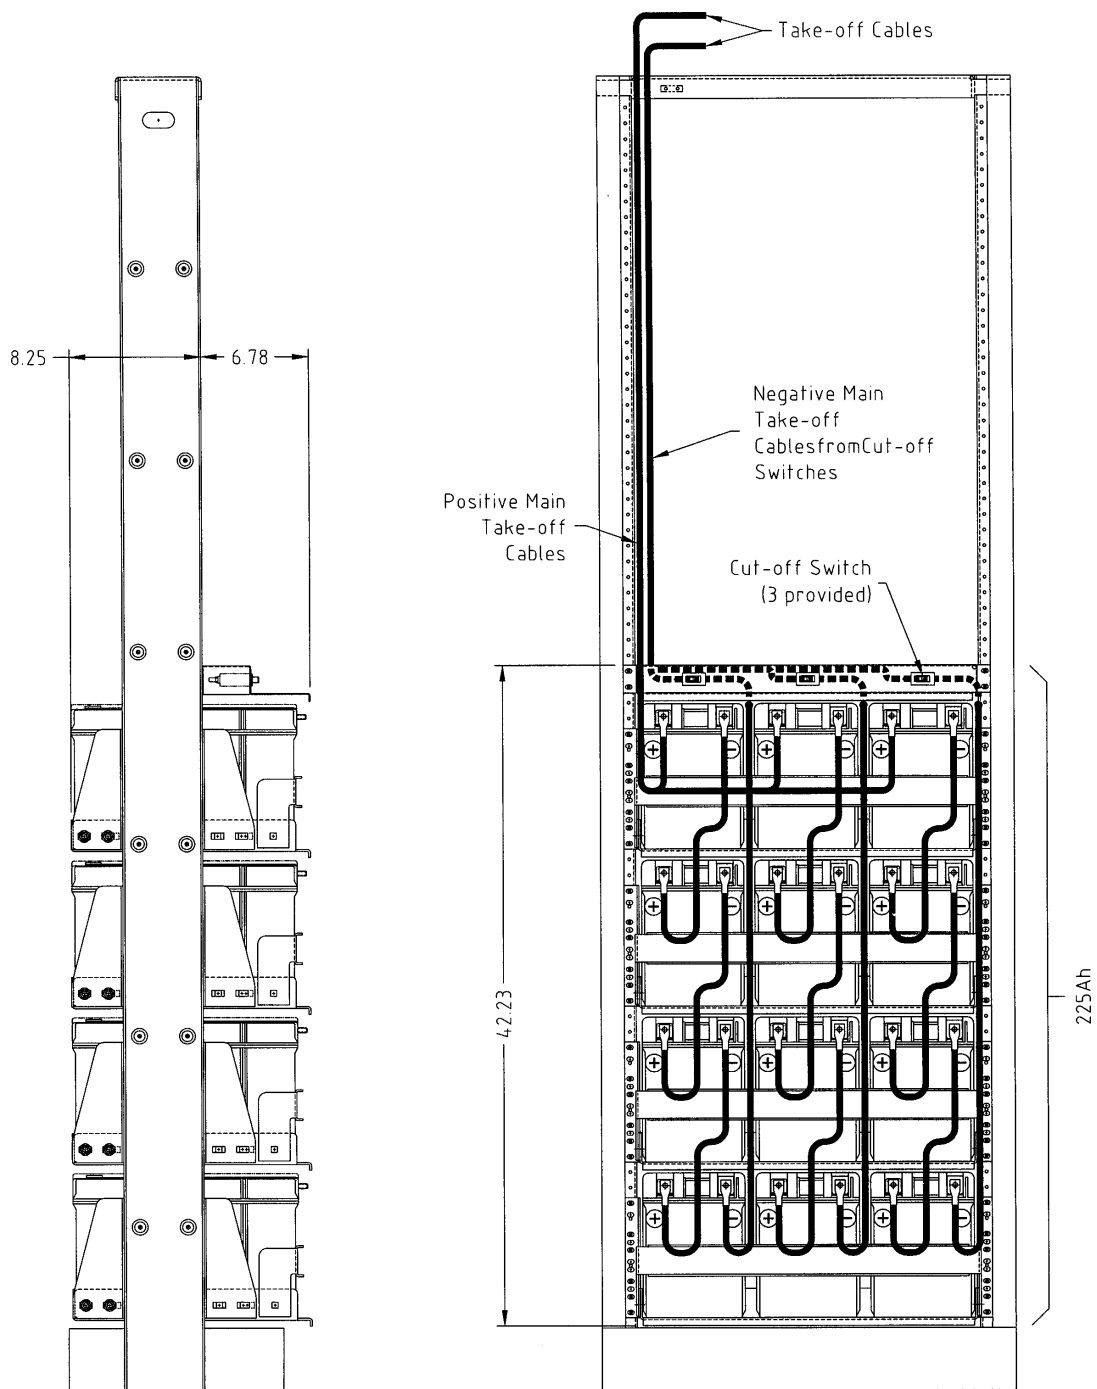

## 4 Rack-Mounted Fixed Trays 48 V - 225 Ah System

Nominal Capacity:	225 Ah
Nominal Voltage:	48 V
Weight:	1000 lbs.
System Dimensions:	23.00"W x 15.00"D x 42.38"H
WECo Rack Mtg Spaces:	22
EIA Rack Mtg Spaces:	25

### **TECHNICAL FEATURES**

- Fits in 23" relay rack (EIA or WECo spacing)
- Front access terminals provide easy maintenance
- Equipped with 3, 100A cut-off switches (1 per string)
- 3 vertical strings of 12V, 75Ah VRLA batteries
- ASA 61 Grey epoxy powder coated
- Compact design

### **ORDERING INFORMATION**

- 225 Ah System
  - ✓ Qty 1 - Fixed tray system (code FA2020)  
(Includes 4 trays and 3 strings of batteries)
- Relay rack not included

### **ASSEMBLY INFORMATION**

- Installation procedure provided

3 STRINGS - 48V, 75AH EA. BATTERY LAYOUT